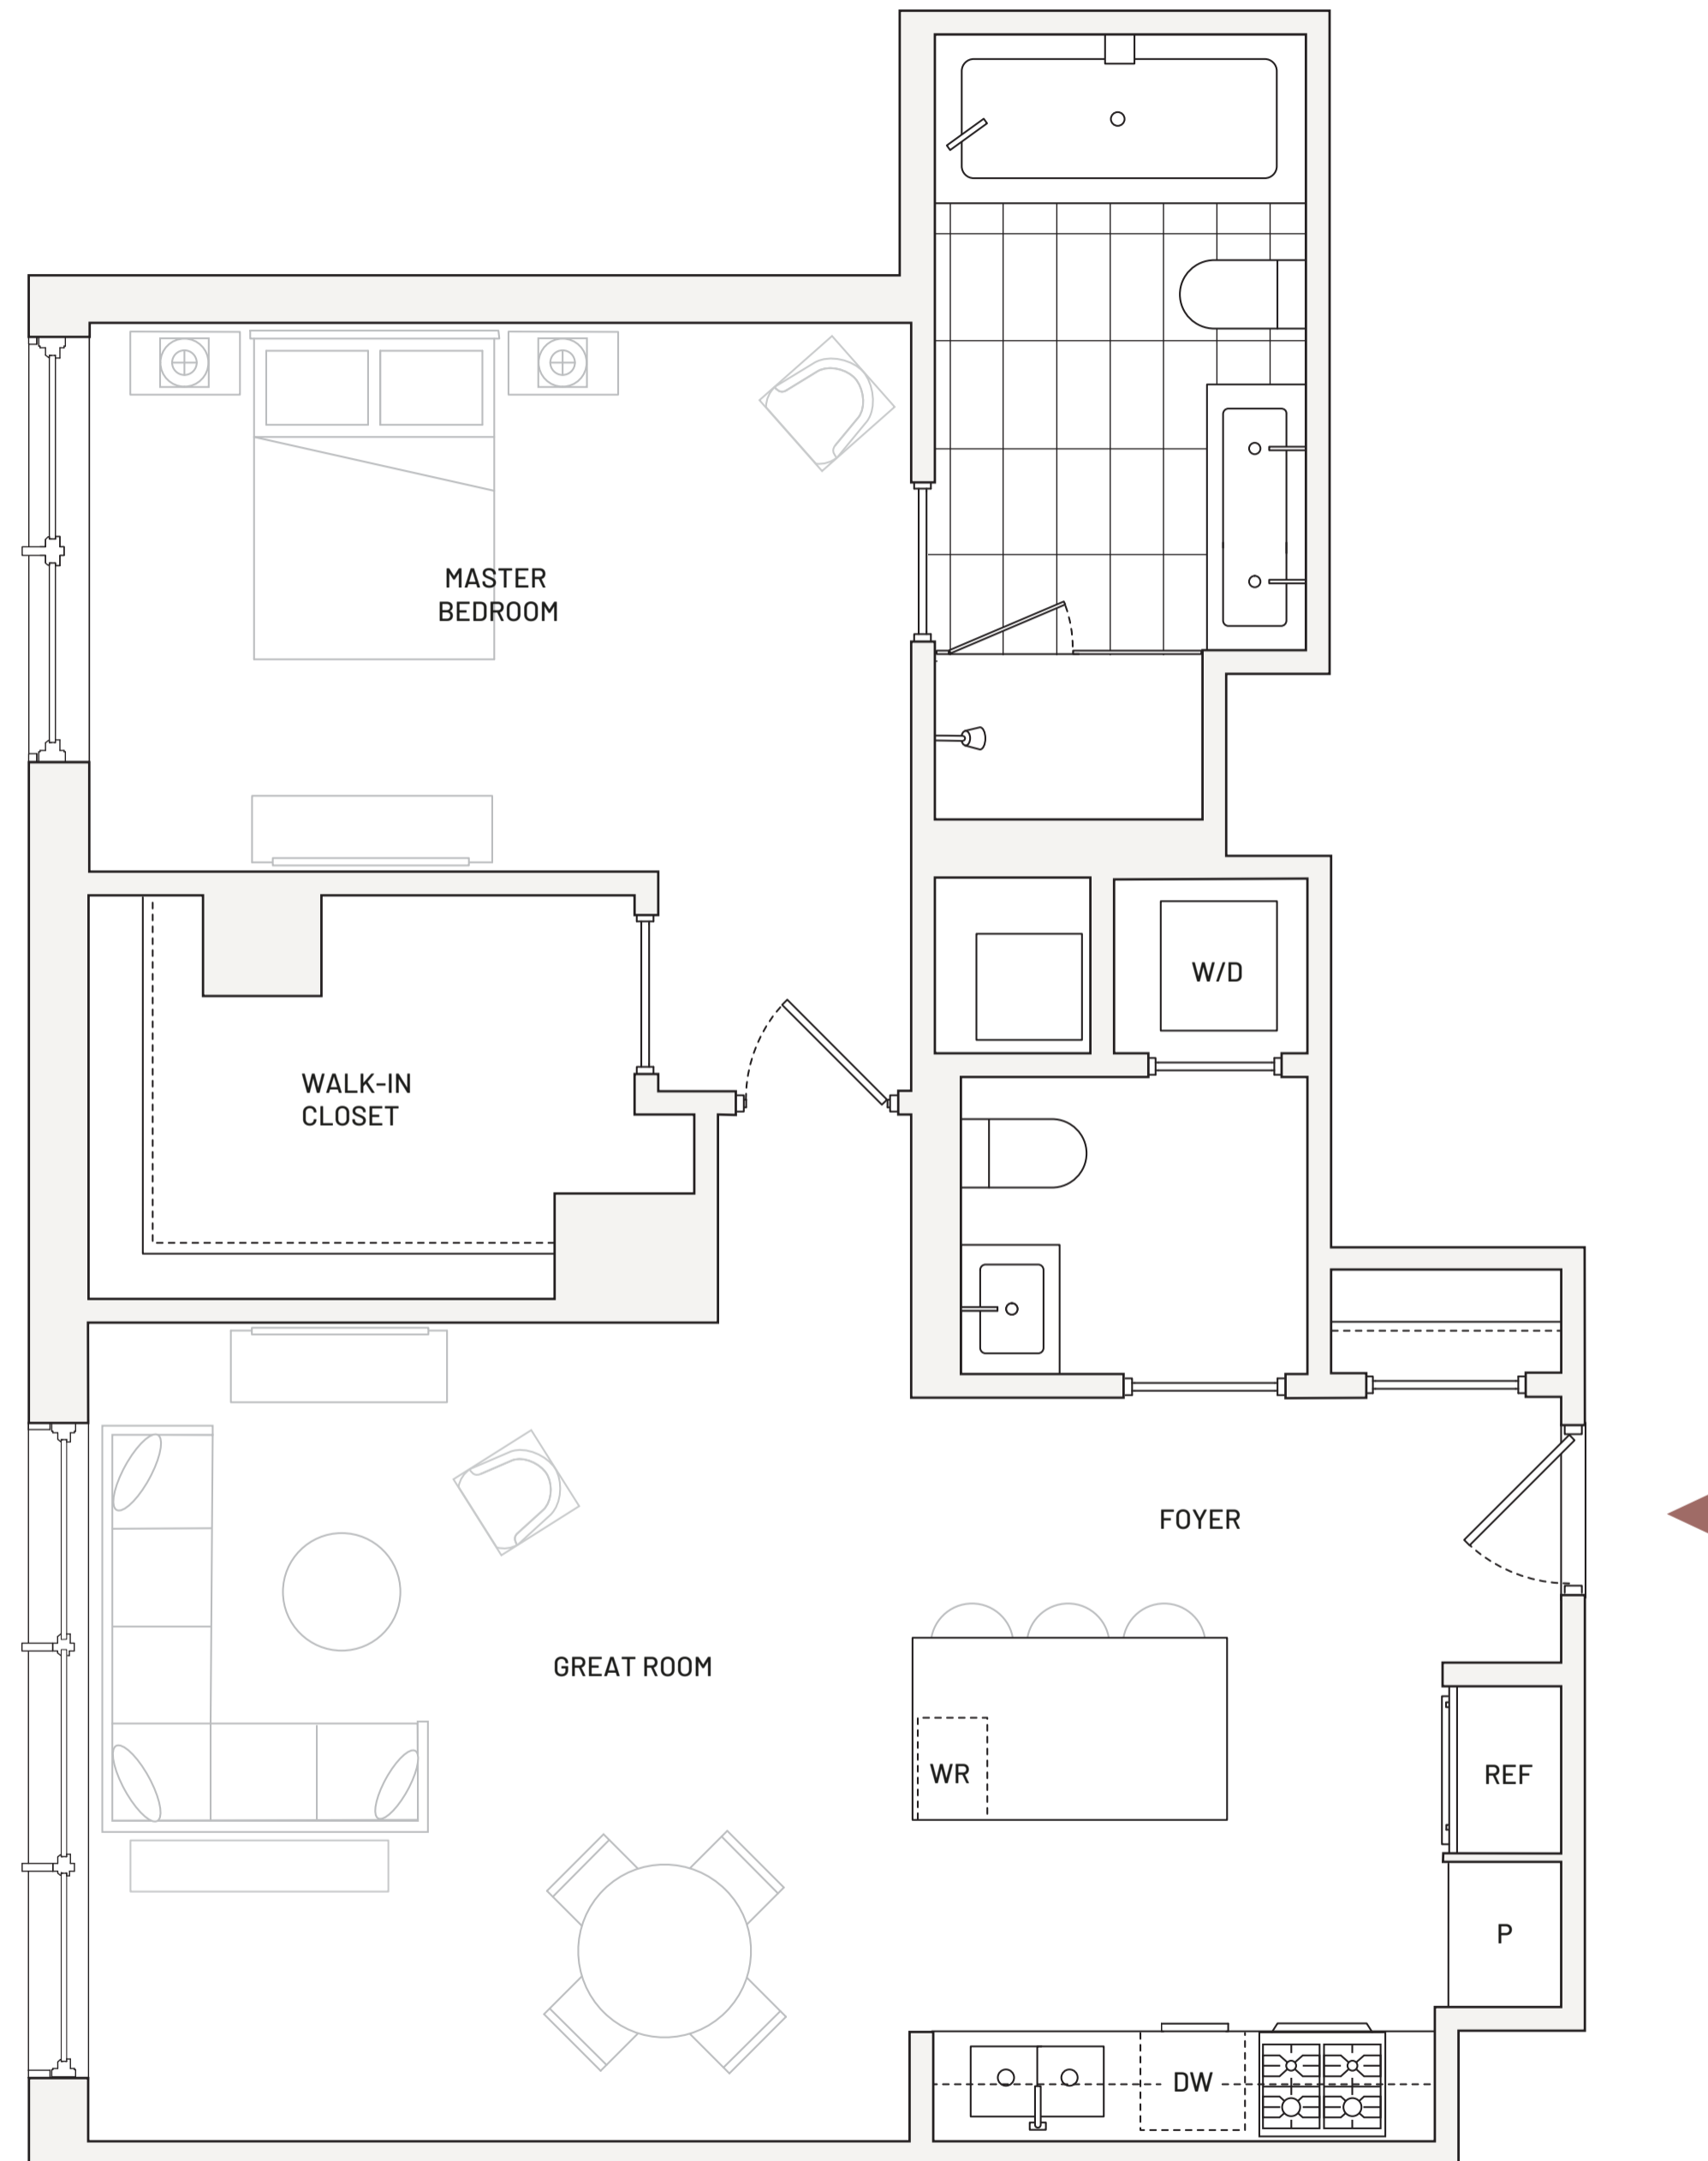

1 Bedroom / 1.5 Baths 987 Square Feet

Features

- Open gourmet kitchen with island
- Master bedroom suite with walk-in closet
- Spa-like master bath with double vanity, bathtub and glass enclosed shower
- Powder room
- Stacked washer and dryer